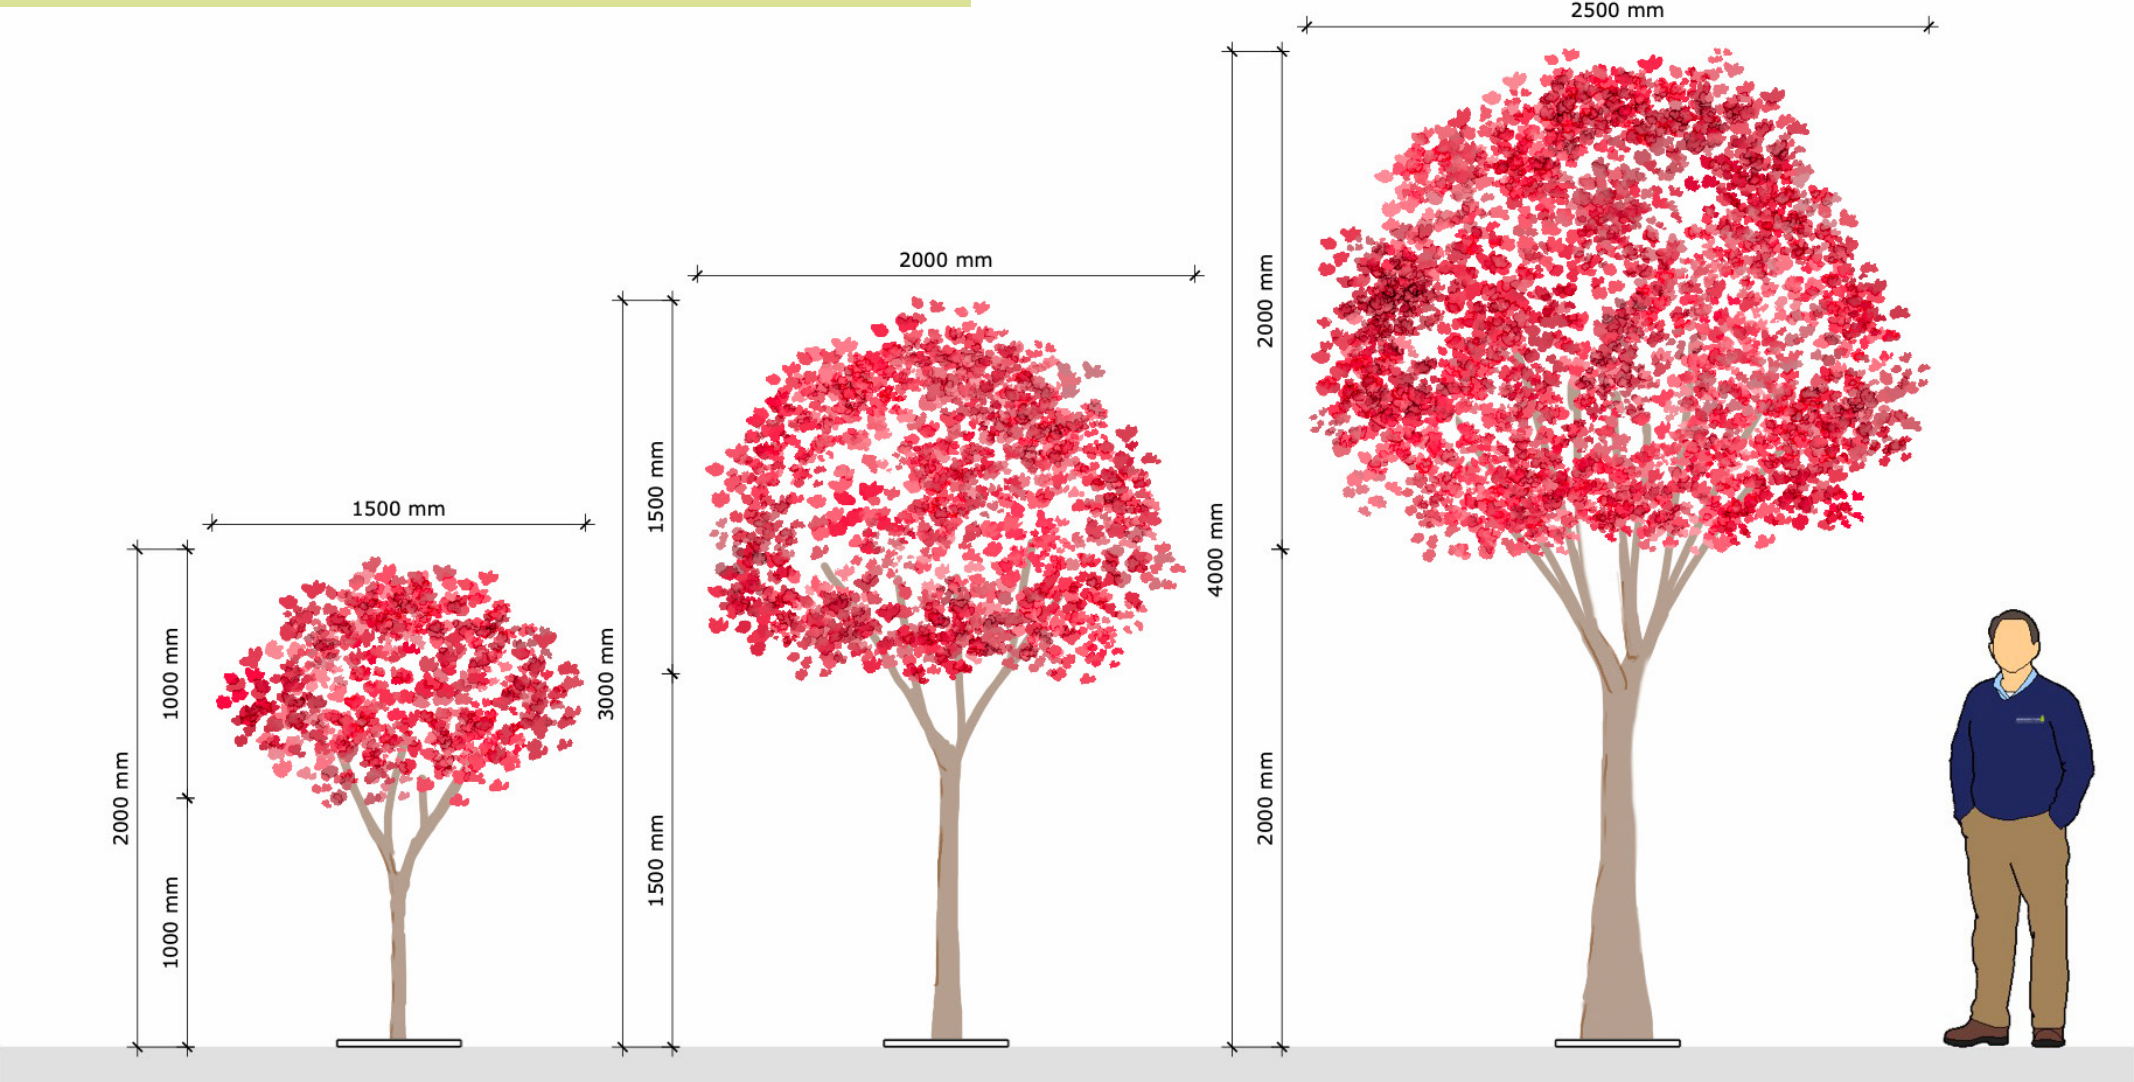

NATURAL TRUNK & BRANCHES

Dimension & Pricing Guide

REF	Height	x	Width	Guide Price
BT0263	2m	x	1.5m	AED 4,616
BT0264	3m	x	2m	AED 11,539
BT0265	4m	x	2.5m	AED 10,977