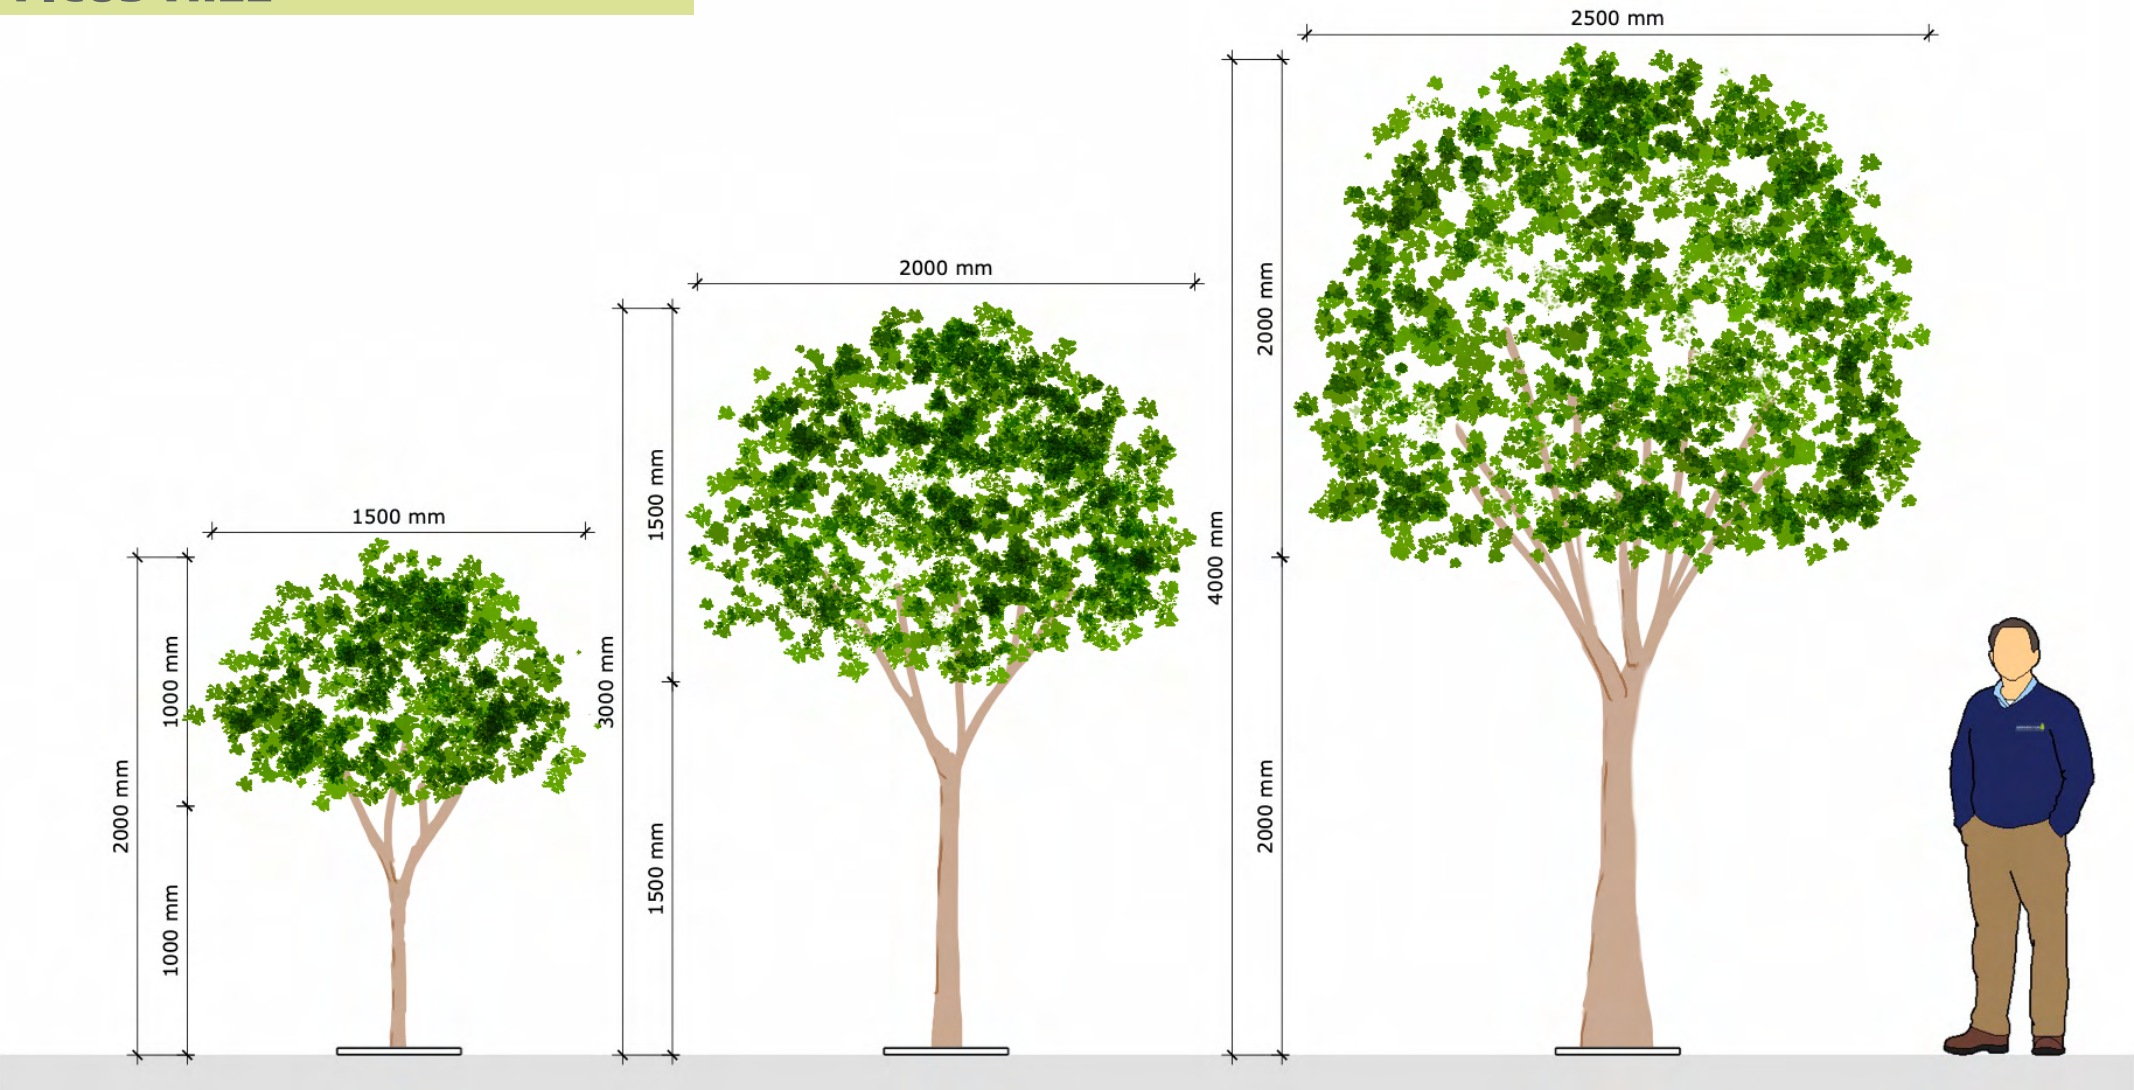

NATURAL TRUNK & BRANCHES

Dimension & Pricing Guide

REF	Height	x	Width	Guide Price
BT0252	2m	x	1.5m	AED 3,265
BT0253	3m	x	2m	AED 5,910
BT0254	4m	x	2.5m	AED 10,132