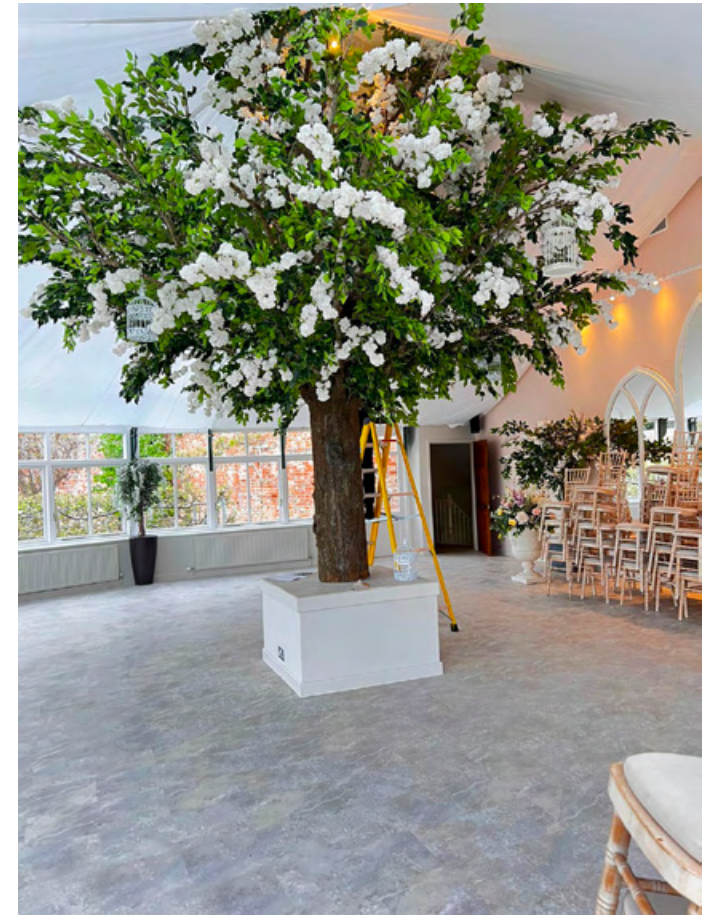

FABRICATED TRUNK & BRANCHES

Dimension & Pricing Guide

REF	Height	x	Width	Guide Price
BT0270	3.6m	x	4m	AED 18,013

NATURAL MULTI TRUNK & BRANCHES

Dimension & Pricing Guide

REF	Height	x	Width	Guide Price
BT0124	2.1m	x	1m	AED 4,118

FABRICATED TRUNK & BRANCHES

Dimension & Pricing Guide

REF	Height	x	Width	Guide Price
BT0155	3.5m	x	6m	AED 42,353