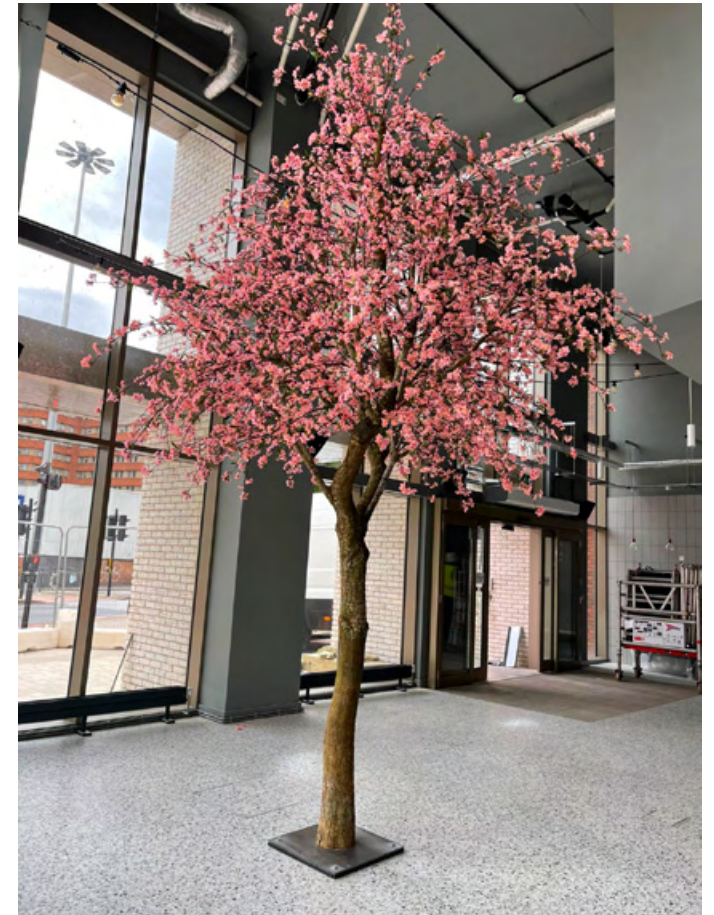

NATURAL TRUNK & BRANCHES

Dimension & Pricing Guide

REF	Height	x	Width	Guide Price
BT0128	4.5m	x	3m	AED 24,706