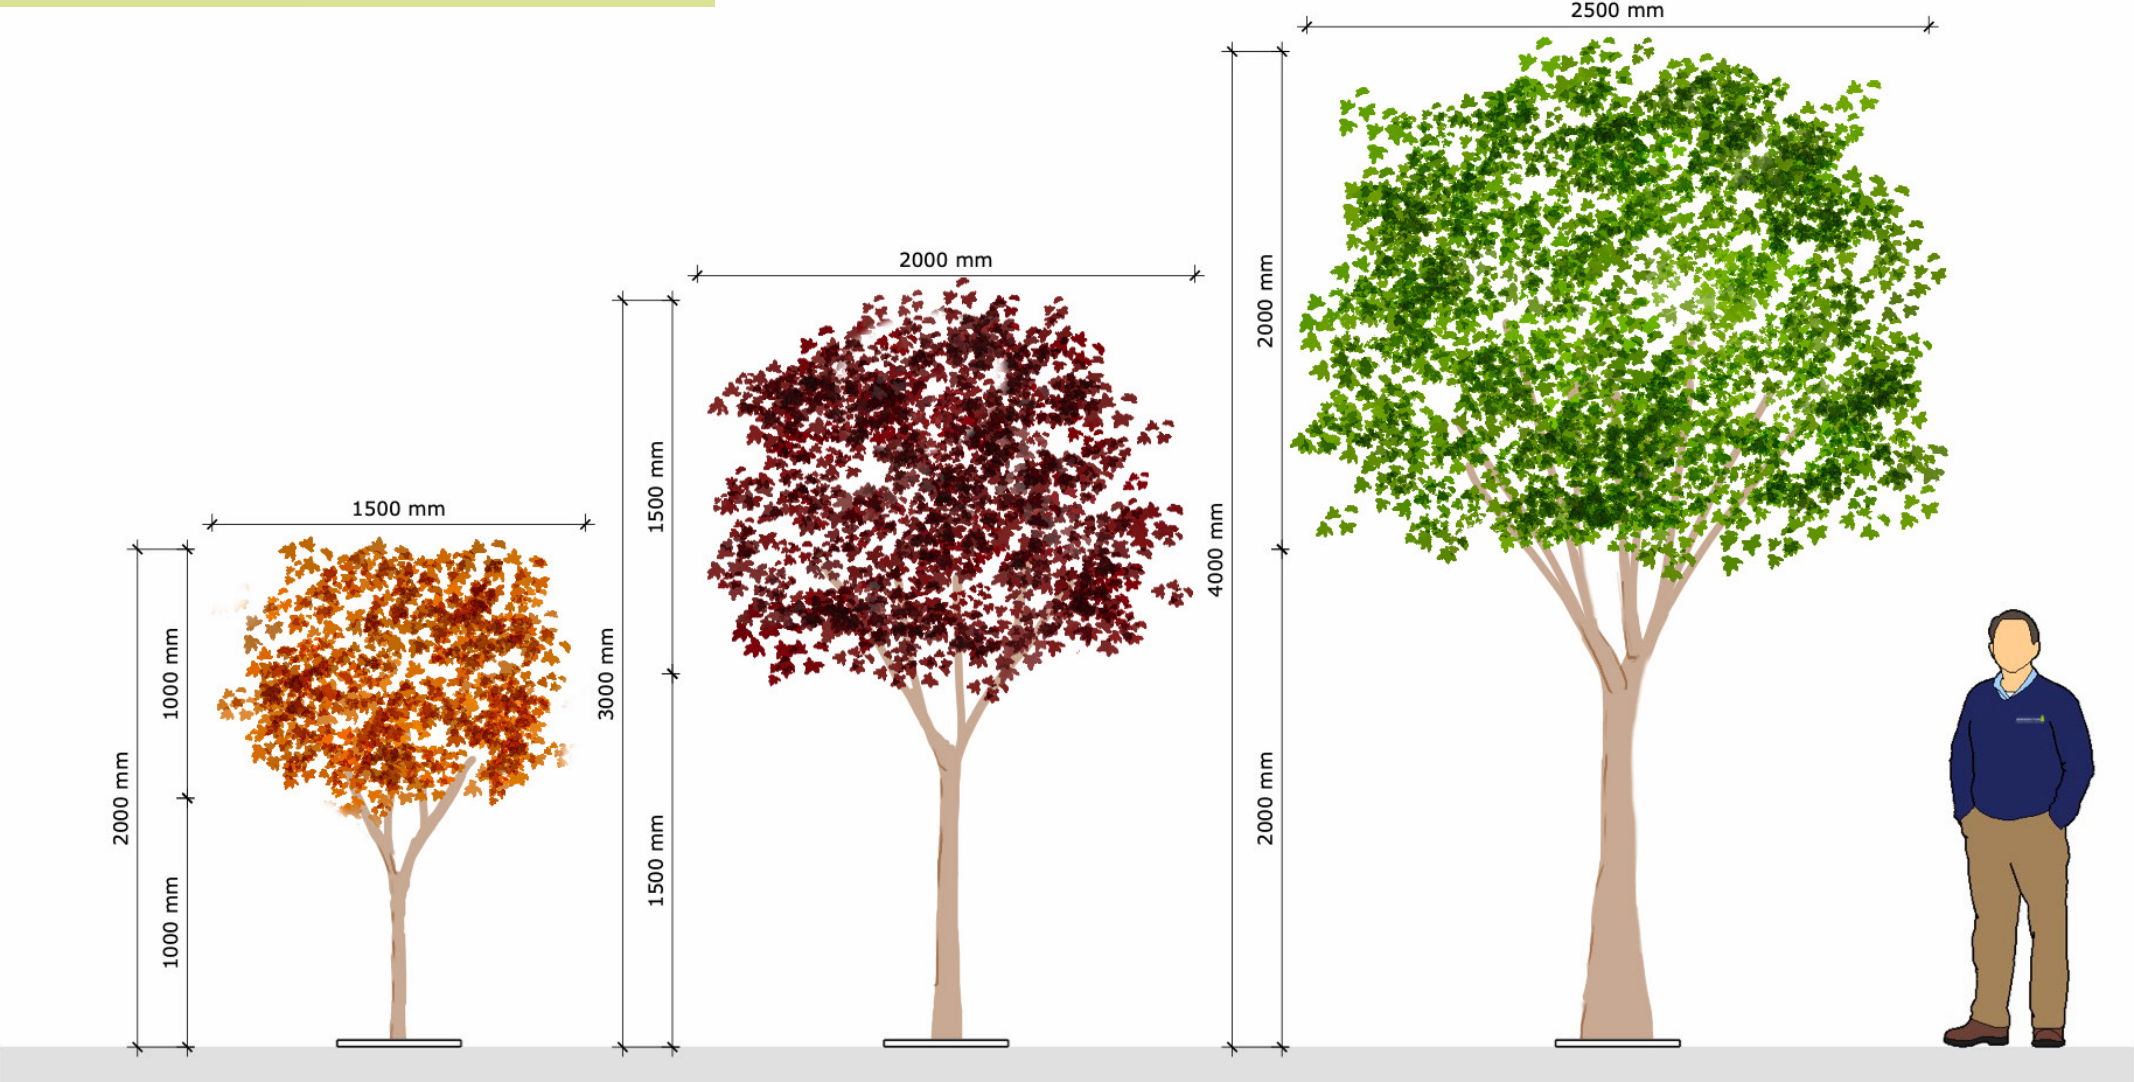

NATURAL TRUNK & BRANCHES

Dimension & Pricing Guide

REF	Height	x	Width	Guide Price
BT0272	2m	x	1.5m	AED 5,235
BT0273	3m	x	2m	AED 6,924
BT0274	4m	x	2.5m	AED 17,000

BIRCH FOLIAGE OPTIONS

PRICES SHOWN ARE A GUIDE PRICE ONLY

NATURAL TRUNK & BRANCHES

Dimension & Pricing Guide

REF	Height	x	Width	Guide Price
BT0142	4m	x	3m	AED 18,235

RESIN TRUNK & BRANCHES

Dimension & Pricing Guide

REF	Height	x	Width	Guide Price
BT0045	2.5m	x	2m	AED 6,588

NATURAL TRUNK & BRANCHES

Dimension & Pricing Guide

REF	Height	x	Width	Guide Price
BT0271	2.2m	x	1m	AED 2,533

NATURAL TRUNK & BRANCHES

Dimension & Pricing Guide

REF	Height	x	Width	Guide Price
BT0281	2m	x	1.5m	AED 7,881
BT0282	3m	x	2m	AED 13,228
BT0283	4m	x	2.5m	AED 15,930