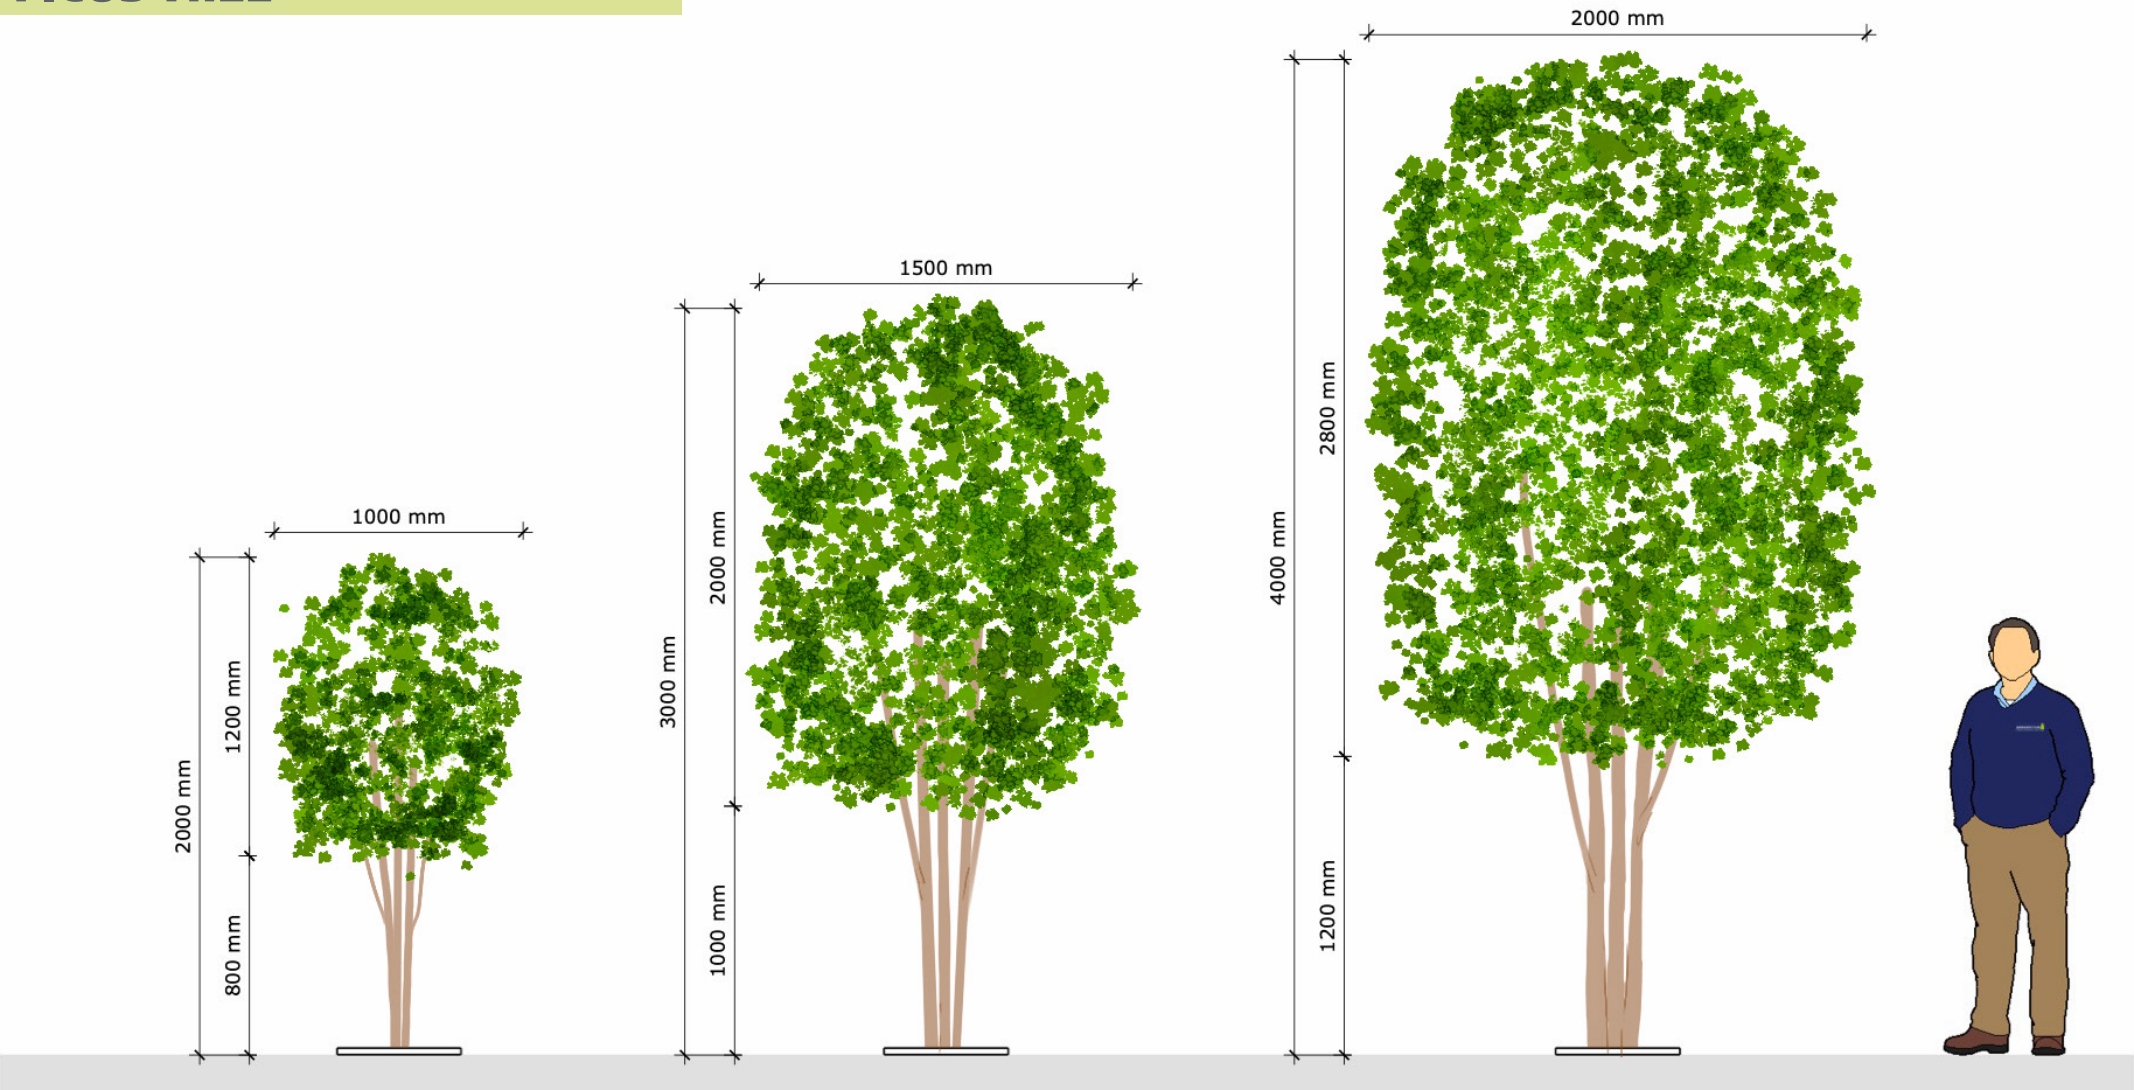

NATURAL TRUNK & BRANCHES

Dimension & Pricing Guide

REF	Height	x	Width	Guide Price
BT0262	2m	x	1m	AED 2,758

NATURAL TRUNK & BRANCHES

Dimension & Pricing Guide

REF	Height	x	Width	Guide Price
BT0132	3m	x	3m	AED 18,235